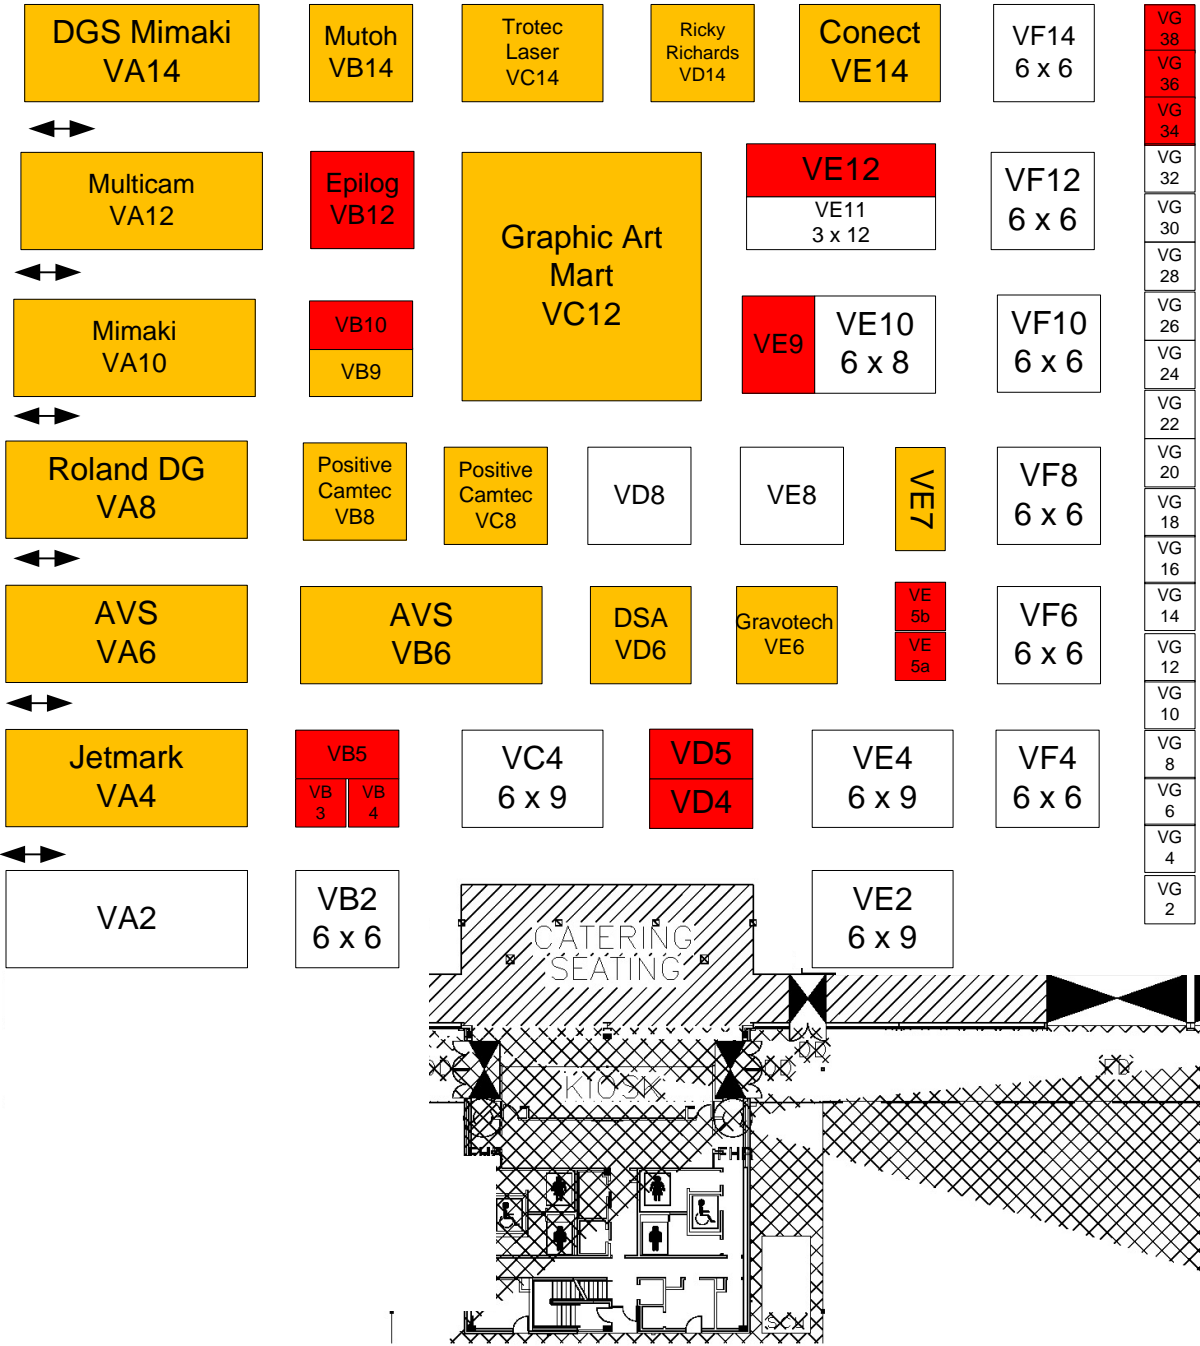

ENTRY

- VB3 – Sate-Lite (Foshan) Plastic Co.,Ltd
- VB4 – Ecolease
- VB5 – Laser and Sign Technology
- VB9 – ADI Displays
- VB10 – Sign To Badge Solutions
- VD4 – Printers Choice
- VD5 – Changhouz Exhibition Company
- VE5a – Blue Online
- VE5b – iMAAGE
- VE7 - Guangzhou CNIntl Exhibition & Plot Co., Ltd
- VE9 – Elizabeth Machines
- VE12 – Stahls Pacific
- VG38 – Control Zone
- VG36 – Nova Sublimation
- VG34 – Emmcas (SignTalk)

Yellow – floor space
Red – shell scheme

**VISUAL IMPACT SYDNEY 2015 (Co Located with Printex 15)
– HALL 2, SYDNEY SHOWGROUND, SYDNEY OLYMPIC PARK
13 - 15 MAY 2015**

* Flooplan subject to change * Correct as at 16 October 2014