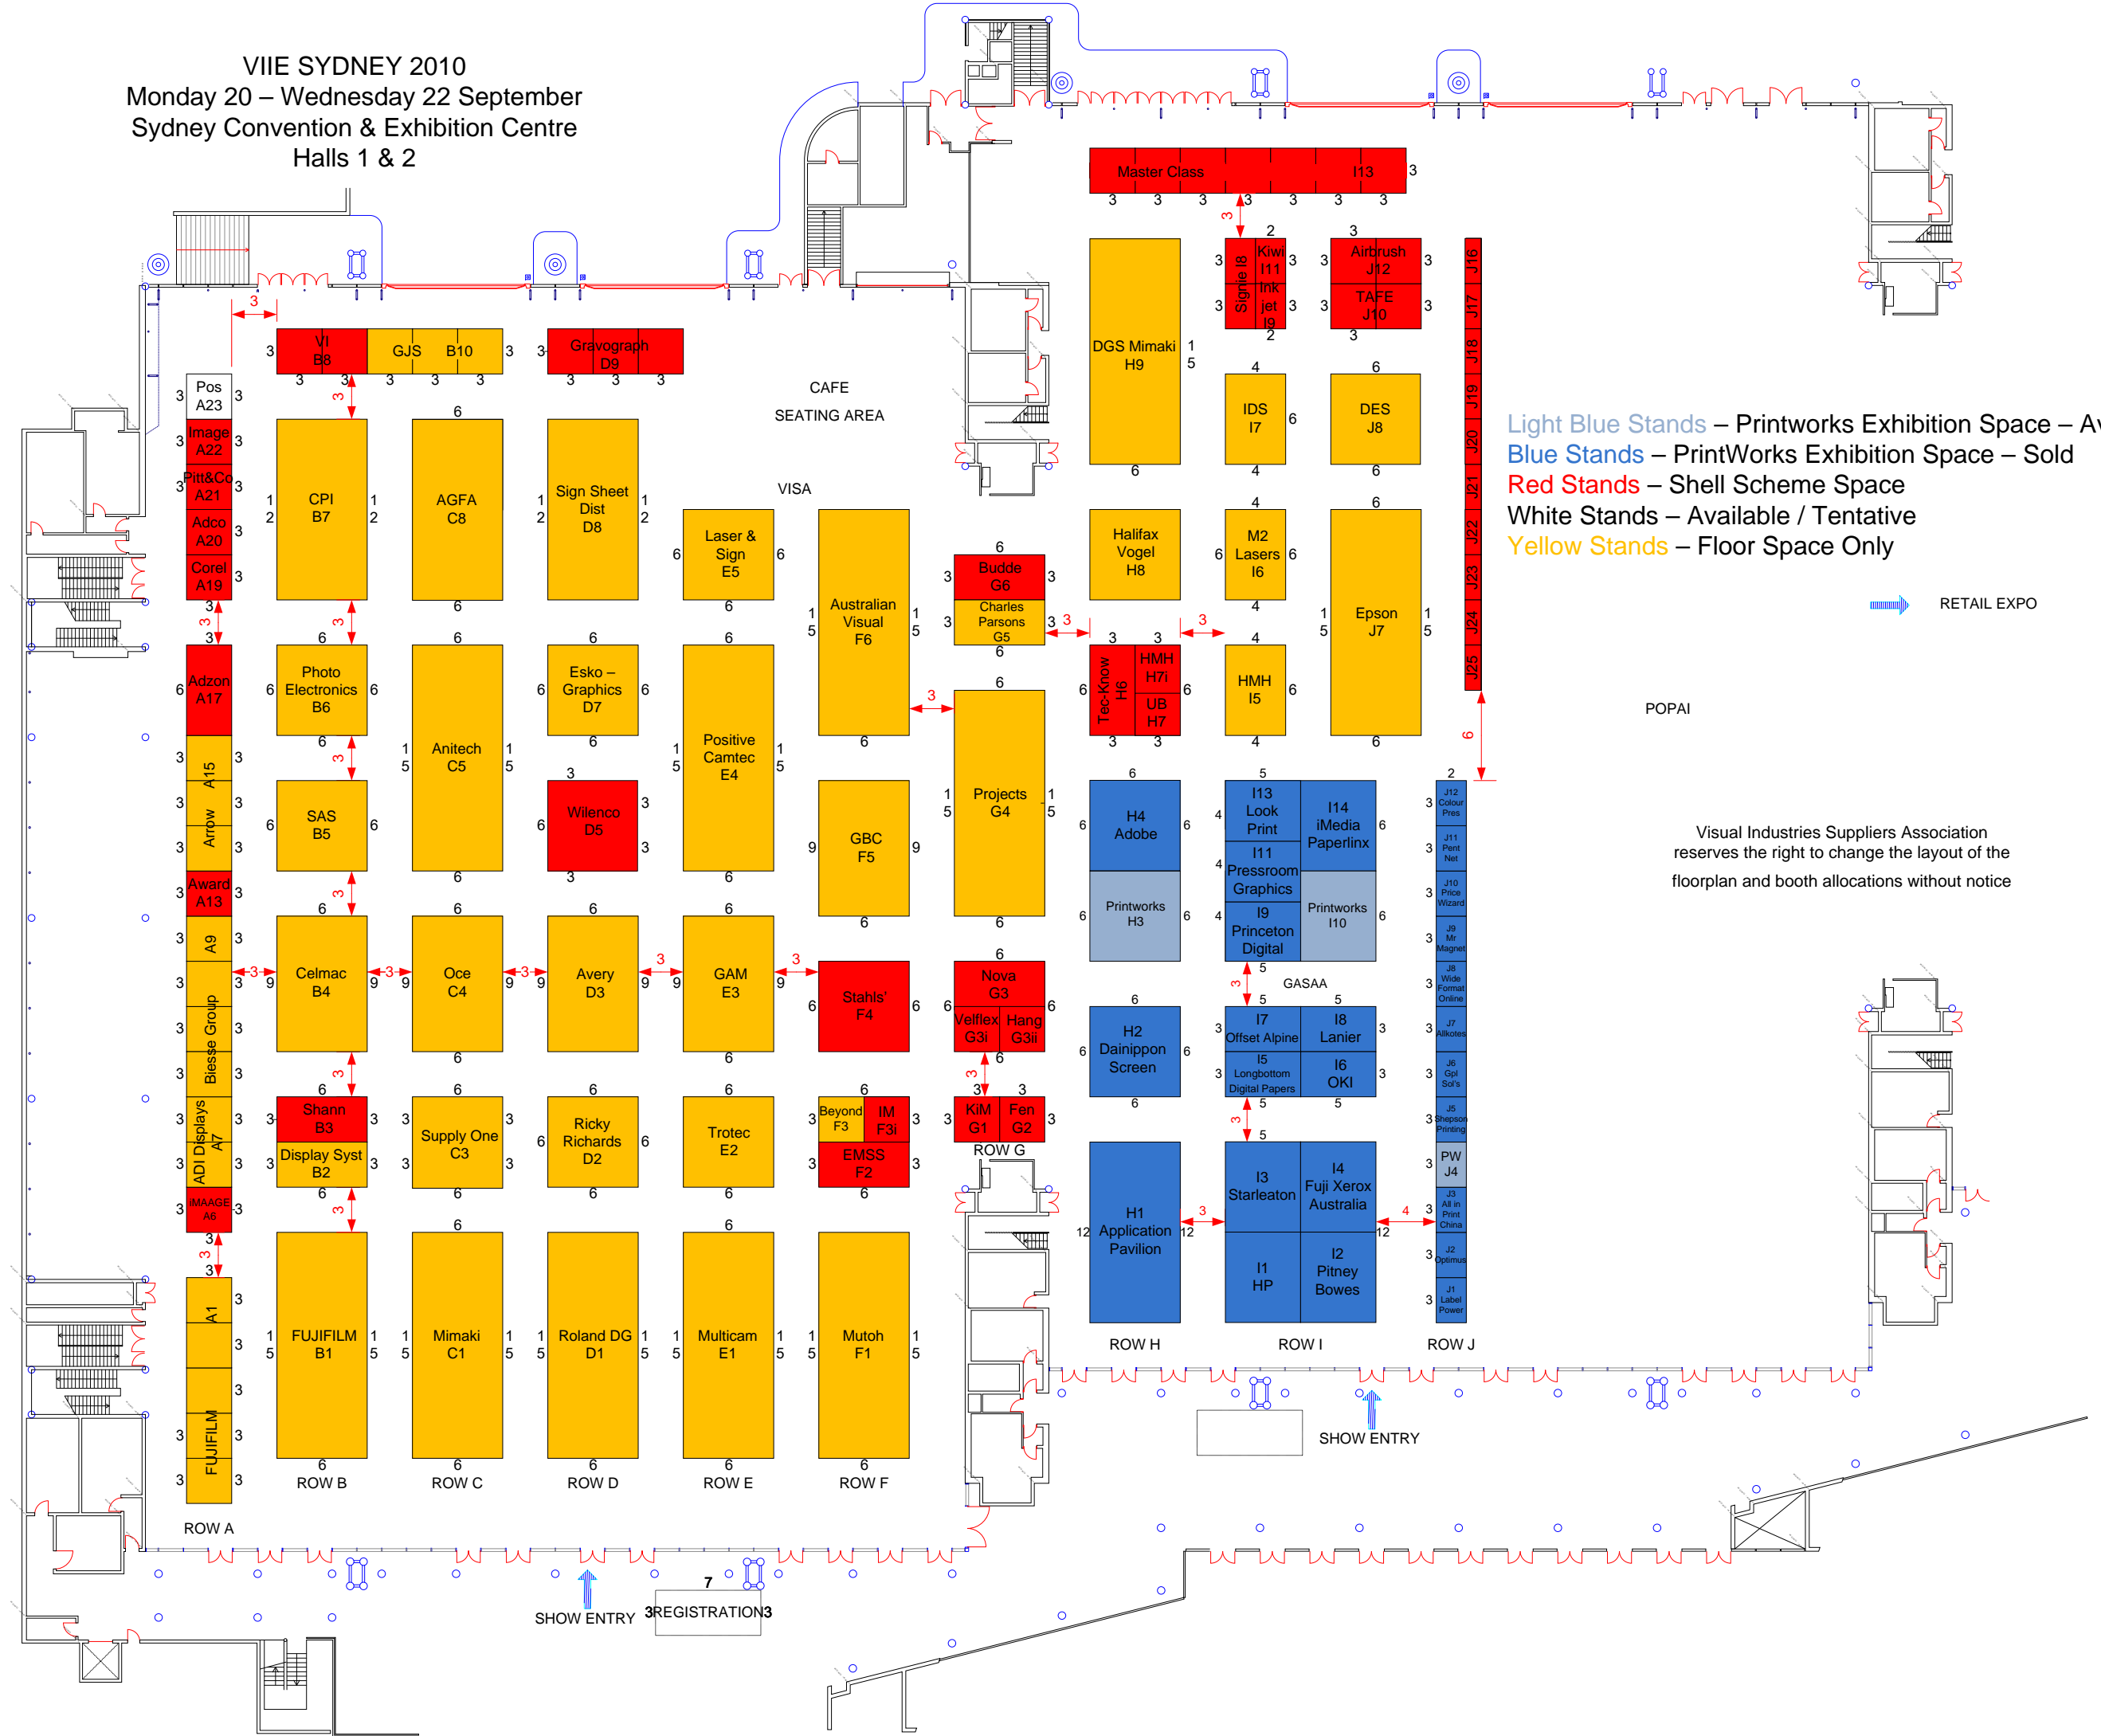

VIIE SYDNEY 2010
 Monday 20 – Wednesday 22 September
 Sydney Convention & Exhibition Centre
 Halls 1 & 2

Light Blue Stands – Printworks Exhibition Space – Available
 Blue Stands – PrintWorks Exhibition Space – Sold
 Red Stands – Shell Scheme Space
 White Stands – Available / Tentative
 Yellow Stands – Floor Space Only

➡ RETAIL EXPO

POPAI

Visual Industries Suppliers Association reserves the right to change the layout of the floorplan and booth allocations without notice

SHOW ENTRY 7 REGISTRATIONS 3

SHOW ENTRY